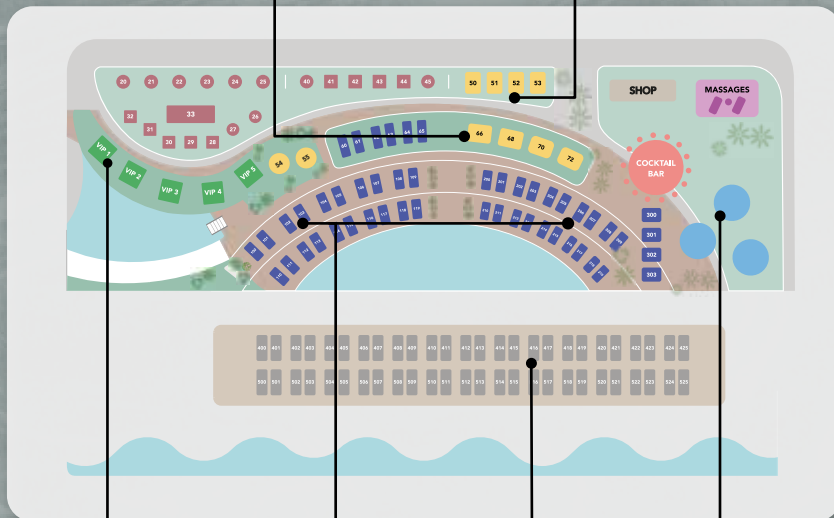

## Nido Living Double beds

Pool Double bed

Lazy Bed

Beach Bed

Nido Lounge Area

## PRICES

- Pool Double Bed \_\_\_\_\_ 300€  
3-4 Max.
- Nido Living Double Beds \_\_\_\_\_ 200€  
2-3 max.
- Lazy Bed \_\_\_\_\_ 50€  
Individual
- Beach Bed \_\_\_\_\_ 20€  
Individual
- Nido Lounge Area \_\_\_\_\_ 200€

Check-in before 13:00h